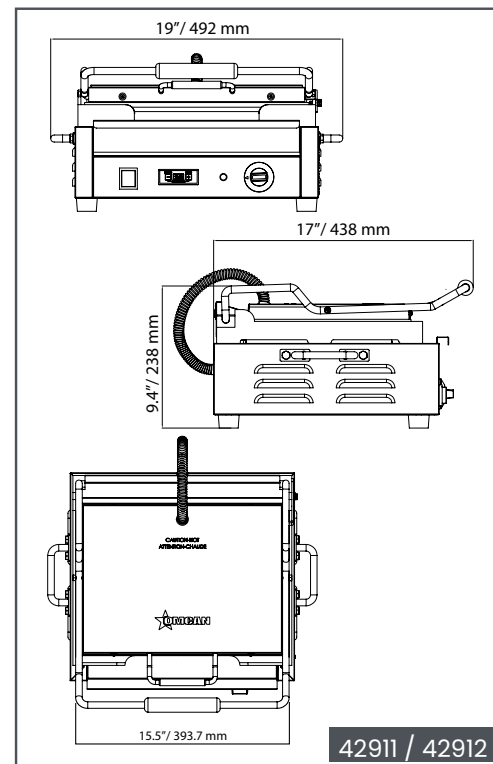

## TECHNICAL DRAWING

## TECHNICAL SPECIFICATION

Features	Smooth Top & Bottom without timer	Grooved Top & Bottom without timer	Smooth Top & Bottom with timer	Grooved Top & Bottom with timer
Item	21465	19936	42911	42912
Model	PG-CN-0679-F	PG-CN-0679-R	PG-CN-0679-FT	PG-CN-0679-RT
Grill Surface	12" x 15"	12" x 15"	12" x 15"	12" x 15"
Top Grill Surface	smooth	grooved	smooth	grooved
Bottom Grill Surface	smooth	grooved	smooth	grooved
Thermostat Control	300°C / 572°F	300°C / 572°F	300°C / 572°F	300°C / 572°F
Power	1,800 W	1,800 W	1,800 W	1,800 W
Amps	15 A	15 A	15 A	15 A
Electrical	120V / 60Hz / 1Ph	120V / 60Hz / 1Ph	120V / 60Hz / 1Ph	120V / 60Hz / 1Ph
Net Weight	69.4 lb. / 31.5 kg	59.4 lb. / 27 kg	69.4 lb. / 31.5 kg	59.4 lb. / 27 kg
Net Dimensions	16" x 17" x 9.7" H (Close)	17" x 16" x 10" H (Close)	19" x 17" x 9.4" H (Close) / 24.25" H (Open)	
Gross Weight	72 lb. / 32.5 kg.	64 lb. / 29 kg.	70 lb. / 31.75 kg.	70 lb. / 31.75 kg.
Gross Dimensions	22" x 21" x 13.5"	20" x 21.25" x 13.75"	23" x 20" x 14"	23" x 20" x 14"