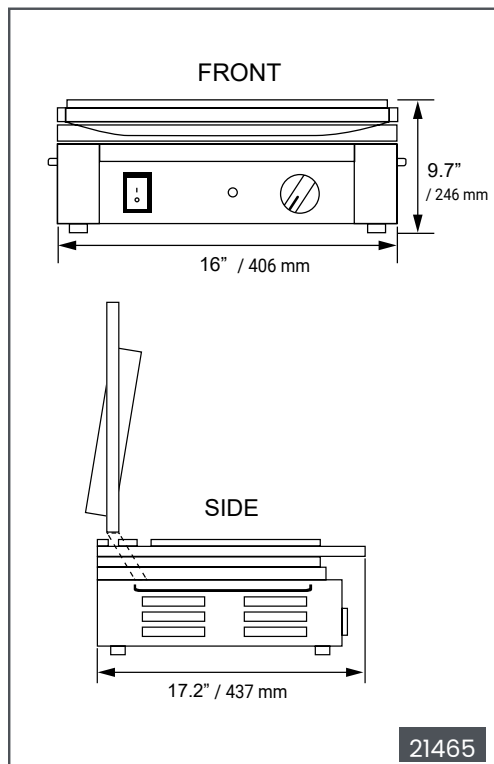

## TECHNICAL DRAWING

## TECHNICAL SPECIFICATION

Features	Smooth Top & Bottom without timer	Grooved Top & Bottom without timer	Smooth Top & Bottom with timer	Grooved Top & Bottom with timer
Item	21465	19936	42911	42912
Model	PG-CN-0679-F	PG-CN-0679-R	PG-CN-0679-FT	PG-CN-0679-RT
Grill Surface	12" x 15"	12" x 15"	12" x 15"	12" x 15"
Top Grill Surface	smooth	grooved	smooth	grooved
Bottom Grill Surface	smooth	grooved	smooth	grooved
Thermostat Control	300°C / 572°F	300°C / 572°F	300°C / 572°F	300°C / 572°F
Power	1,800 W	1,800 W	1,800 W	1,800 W
Amps	15 A	15 A	15 A	15 A
Electrical	120V / 60Hz / 1Ph	120V / 60Hz / 1Ph	120V / 60Hz / 1Ph	120V / 60Hz / 1Ph
Net Weight	69.4 lb. / 31.5 kg	59.4 lb. / 27 kg	69.4 lb. / 31.5 kg	59.4 lb. / 27 kg
Net Dimensions	16" x 17" x 9.7" H (Close)	17" x 16" x 10" H (Close)	19" x 17" x 9.4" H (Close) / 24.25" H (Open)	
Gross Weight	72 lb. / 32.5 kg.	64 lb. / 29 kg.	70 lb. / 31.75 kg.	70 lb. / 31.75 kg.
Gross Dimensions	22" x 21" x 13.5"	20" x 21.25" x 13.75"	23" x 20" x 14"	23" x 20" x 14"