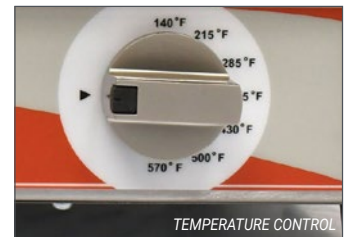

WITH TIMER  
ITEMS 42911 & 42912

SMOOTH SURFACE

GROOVED SURFACE

GRILL BRUSH

TEMPERATURE CONTROL

Telephone: 1-800-465-0234    Fax: (905) 607-0234    Email: sales@omcan.com    Website: www.omcan.com

Authorized Dealer

## TECHNICAL SPECIFICATION

Features	Smooth Top & Bottom without timer	Grooved Top & Bottom without timer	Smooth Top & Bottom with timer	Grooved Top & Bottom with timer
Item	21465	19936	42911	42912
Model	PG-CN-0679-F	PG-CN-0679-R	PG-CN-0679-FT	PG-CN-0679-RT
Grill Surface	12" x 15"	12" x 15"	12" x 15"	12" x 15"
Top Grill Surface	smooth	grooved	smooth	grooved
Bottom Grill Surface	smooth	grooved	smooth	grooved
Thermostat Control	300°C / 572°F	300°C / 572°F	300°C / 572°F	300°C / 572°F
Power	1,800 W	1,800 W	1,800 W	1,800 W
Amps	15 A	15 A	15 A	15 A
Electrical	120V / 60Hz / 1Ph	120V / 60Hz / 1Ph	120V / 60Hz / 1Ph	120V / 60Hz / 1Ph
Net Weight	69.4 lb. / 31.5 kg	59.4 lb. / 27 kg	69.4 lb. / 31.5 kg	59.4 lb. / 27 kg
Net Dimensions	16" x 17" x 9.7" H (Close)	17" x 16" x 10" H (Close)	19" x 17" x 9.4" H (Close) / 24.25" H (Open)	
Gross Weight	72 lb. / 32.5 kg.	64 lb. / 29 kg.	70 lb. / 31.75 kg.	70 lb. / 31.75 kg.
Gross Dimensions	22" x 21" x 13.5"	20" x 21.25" x 13.75"	23" x 20" x 14"	23" x 20" x 14"