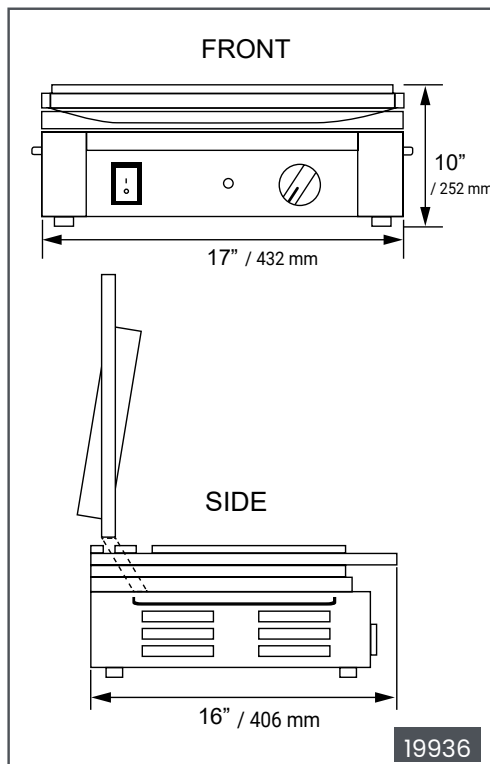

## TECHNICAL DRAWING

## TECHNICAL SPECIFICATION

Features	Smooth Top & Bottom without timer	Grooved Top & Bottom without timer	Smooth Top & Bottom with timer	Grooved Top & Bottom with timer
Item	21465	19936	42911	42912
Model	PG-CN-0679-F	PG-CN-0679-R	PG-CN-0679-FT	PG-CN-0679-RT
Grill Surface	12" x 15"	12" x 15"	12" x 15"	12" x 15"
Top Grill Surface	smooth	grooved	smooth	grooved
Bottom Grill Surface	smooth	grooved	smooth	grooved
Thermostat Control	300°C / 572°F	300°C / 572°F	300°C / 572°F	300°C / 572°F
Power	1,800 W	1,800 W	1,800 W	1,800 W
Amps	15 A	15 A	15 A	15 A
Electrical	120V / 60Hz / 1Ph	120V / 60Hz / 1Ph	120V / 60Hz / 1Ph	120V / 60Hz / 1Ph
Net Weight	69.4 lb. / 31.5 kg	59.4 lb. / 27 kg	69.4 lb. / 31.5 kg	59.4 lb. / 27 kg
Net Dimensions	16" x 17" x 9.7" H (Close)	17" x 16" x 10" H (Close)	19" x 17" x 9.4" H (Close) / 24.25" H (Open)	
Gross Weight	72 lb. / 32.5 kg.	64 lb. / 29 kg.	70 lb. / 31.75 kg.	70 lb. / 31.75 kg.
Gross Dimensions	22" x 21" x 13.5"	20" x 21.25" x 13.75"	23" x 20" x 14"	23" x 20" x 14"